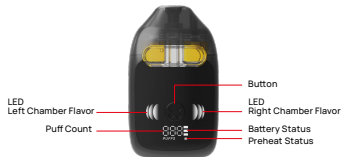

Function Instructions

Power On/Off: Click × 5

Preheat: Click × 2

Flavor Adjustment: Click × 1

Puff Counter Reset: Click ≥ 10

Voltage Adjustment: Click × 3

Green = Low

Blue = Medium

Red = High

1. Power On/Off: Click the button 5 times rapidly to turn on/off.
2. Preheat Mode: Double-click (2x) to start a 5-second preheat. The light will flash during heating.
3. Flavor Adjustment: Single-click (1x) to switch between flavor profiles.
4. Power Adjustment: Triple-click (3x) to switch power levels (Green = Low, Blue = Medium, Red = High).
5. Puff Counter Reset: Click ten times (10x) or more to reset the puff counter to zero.

Note:

- •The device will automatically shut off after 60 minutes of inactivity.
- •Preheating will stop if any operation is performed or the device is charged.

Flavor Adjustment

Left Light
Left chamber flavor

Right Light
Right chamber flavor

Both Light
Mixed flavor

Click the button once to switch flavors

Left Chamber Flavor: Left oil chamber indicator light on

Right Left Chamber Flavor: Right oil chamber indicator light on

Mixed flavor: Both indicator lights on

Charging Instructions

① During Charging:

The digital display and PUFF icon lights on, while the battery icon flashes.

flashes

② Charging Complete:

The display screen turns off once charging is complete. When the power cable is removed, the screen flashes 3 times.

WARNING

1. Insufficient battery level or voltage may lead to suboptimal performance. Please recharge the device promptly.
2. Use the original charging cable. Avoid fast chargers or adapters over 5 Volts/2 Amps.
3. Don't leave the device unattended while charging. Do not use the device while charging.
4. Keep the device at close to room temperature. Avoid extreme heat or cold (extreme heat may cause explosions). Store away from direct sunlight for long periods.
5. Do not use if the device is damaged, wet, or has been dropped. Do not disassemble or modify it.